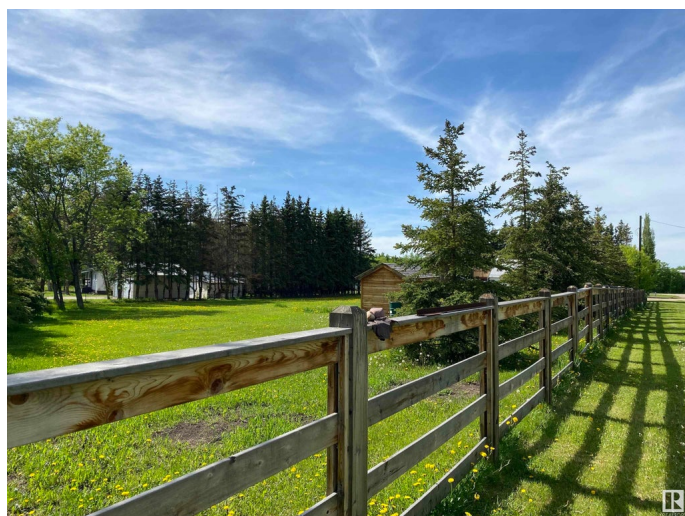

# \$125,000 - 3040 49019 Rge Road 22, Sunnybrook

MLS® #E4423542

**\$125,000**

0 Bedroom, 0.00 Bathroom,  
Single Family on 0.68 Acres

Sunnybrook\_LEDU, Sunnybrook, AB

Ready to build 0.68 acres surrounded by mature spruce. Cedar fencing and pumphouse. Services already include power on property, water well and approved two compartment septic tank hooked up to municipal sewer. A beautiful spot to build your dream home.

## Exterior

Exterior Features Corner Lot, Fenced, Flat Site, Low Maintenance Landscape, Playground  
Nearby, See Remarks