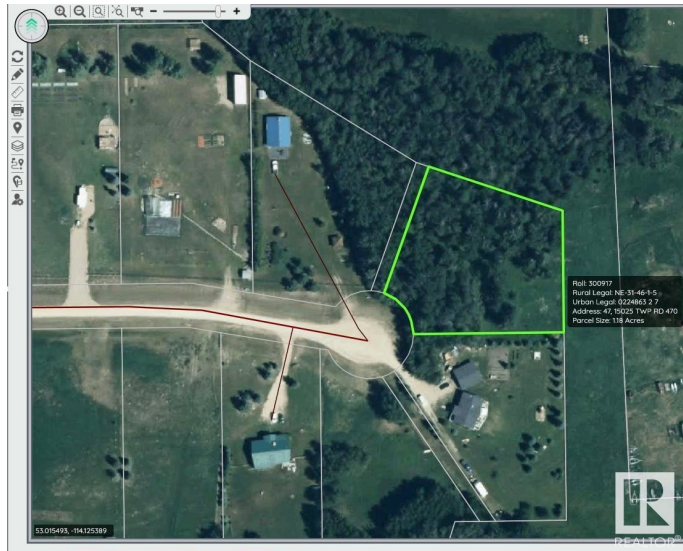

\$92,500 - 47 15025 Twp Rd 470, Rural Wetaskiwin County

MLS® #E4443467

\$92,500

0 Bedroom, 0.00 Bathroom,
Rural on 1.18 Acres

Highland Estates, Rural Wetaskiwin County,
AB

Welcome to Highlands Estates! This expansive pie-shaped vacant lot, nestled within the estates, offers a rare opportunity to create your dream weekend getaway or a full-time residence in a serene country setting. Surrounded by dense trees, the property provides a perfect blend of privacy and natural beauty. Conveniently accessible with less than 500m of gravel, this lot ensures easy travel to and from your retreat. It is located directly across from Pigeon Lake Provincial Park, offering endless recreational possibilities just steps away. Additionally, the property is a short distance from three golf courses, the charming Summer Village of Poplar Bay along Pigeon Lake, as well as the Village at Pigeon Lake where you'll find all the necessities for lake living, making it an ideal location for both relaxation and adventure. Don't miss out on this unique opportunity to build your perfect retreat in Highlands Estates!

Exterior

Exterior Features	Flat Site, Golf Nearby, No Through Road, Playground Nearby, Schools, Shopping Nearby, Treed Lot
-------------------	---

Additional Information

Date Listed	June 20th, 2025
Days on Market	13
Zoning	Zone 95